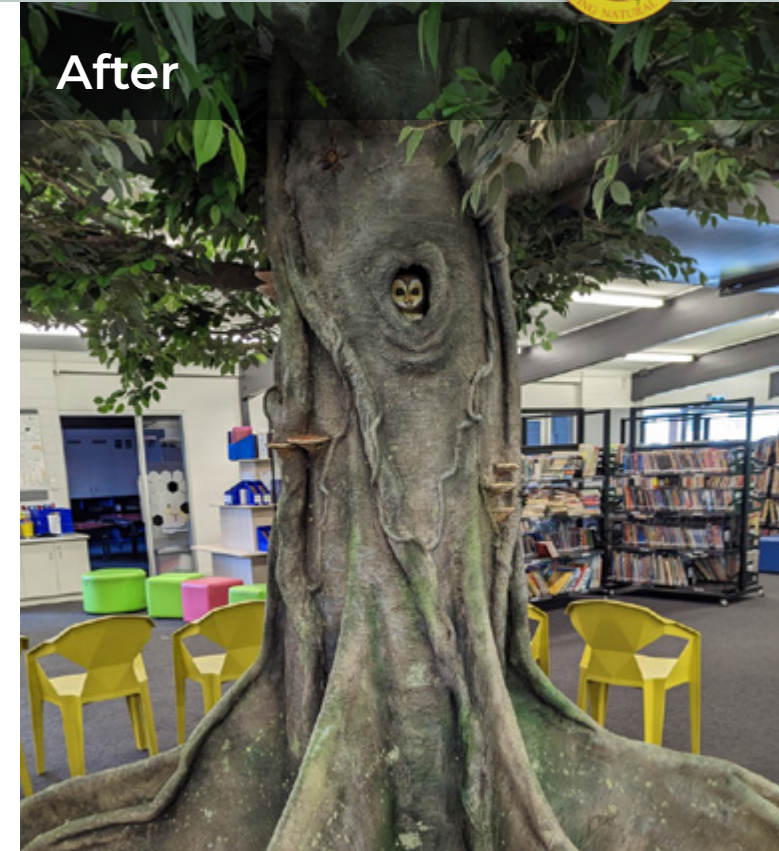

## Inspiring a natural love of reading

To help children discover the joy of reading, teachers at Parafield Gardens Primary School were keen to create an inspirational reading and learning space. They envisioned a beautiful reading tree that would provide a focal point for reading activities in the school library/resource centre. As well as firing children's imagination, the tree would bring a relaxing sense of nature indoors.

Children can sit in nooks of the fig root buttresses and immerse themselves in a good book, or gather around the tree to hear a story. While there, they can spot fungi, animals and insects hidden amongst the branches. Both teachers and students can enjoy a tree that not only enhances the space, it stimulates the imagination!