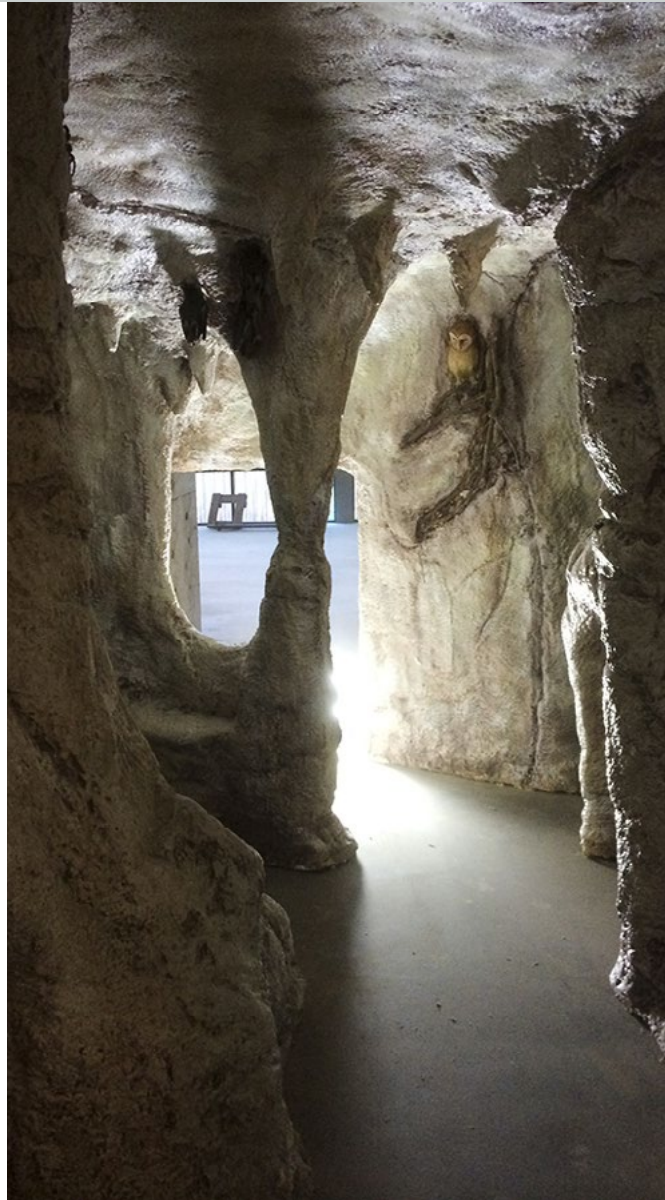

Artificial cave designed and built to suit the need

Natureworks designed, built and installed the artificial limestone cave to meet the needs of the University and suit the space available. The structure had to be relatively compact while being strong enough to cope with energetic young children!

We built the cave in two bolt-together halves so it could be transported to the university more easily. The seamed join was specially designed to resemble a natural fissure in the rock surface.

Natureworks are highly experienced at designing artificial caves and rockwork for a range of purposes. As well as custom rockwork, we can draw from our amazing collection of artificial trees, rocks and animal sculptures to enhance caves or other exhibits.

We are also passionate about encouraging children to learn through nature-based play. Please see [our website](#) for more project examples, or contact us if you'd like us to help make your project happen.

Look carefully and you'll see an owl and bats on the ceiling....